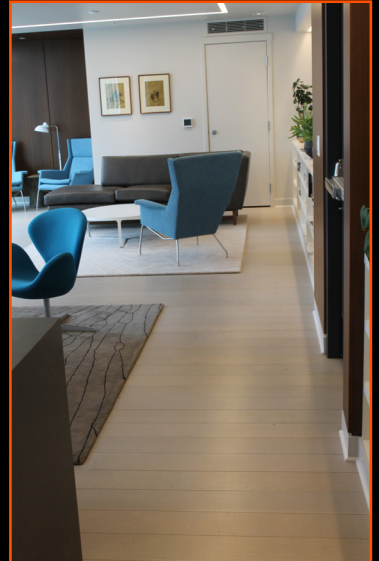

SPOTLIGHTS

COMMERCIAL SOLUTIONS
FLOORING DISTRIBUTION BY DESIGN

The Rockwell Sky Lounge

1688 Pine Street • San Francisco, CA